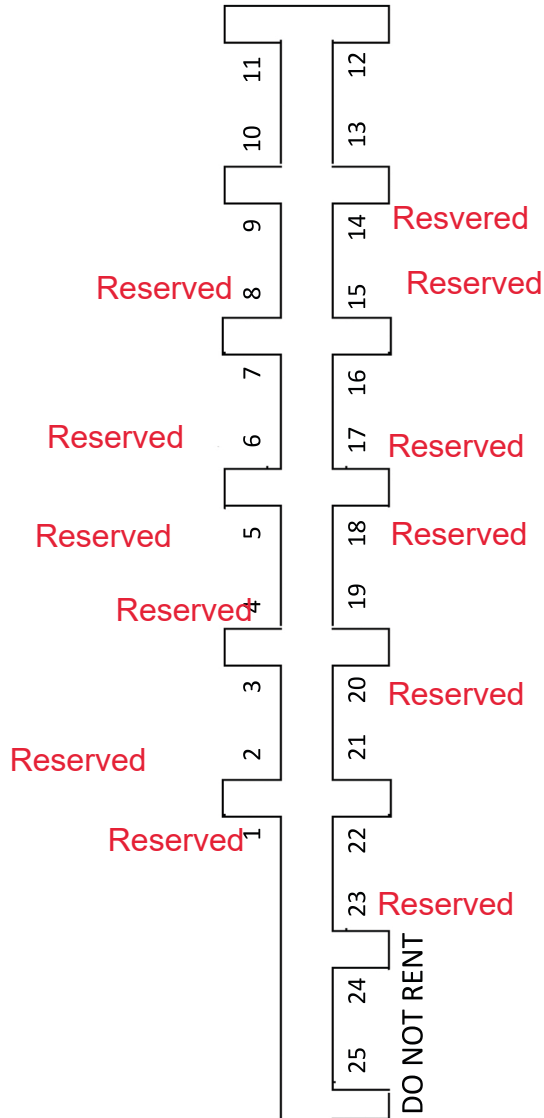

# RIVER

24' & Up Only  
Slips 1-23

Smaller Boats (Under 24')  
Slips 26-49