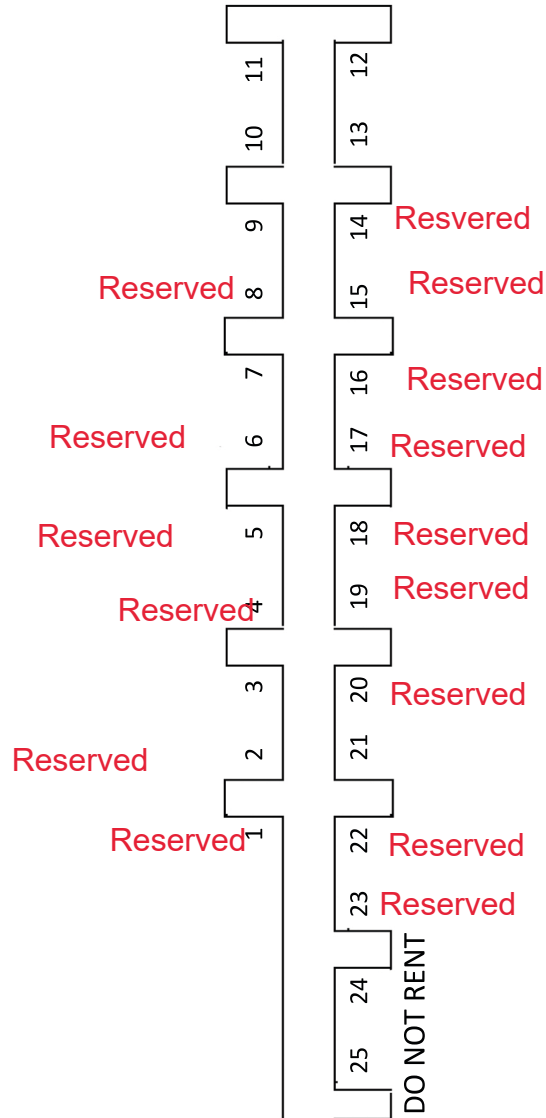

RIVER

24' & Up Only
Slips 1-23

Smaller Boats (Under 24')
Slips 26-49