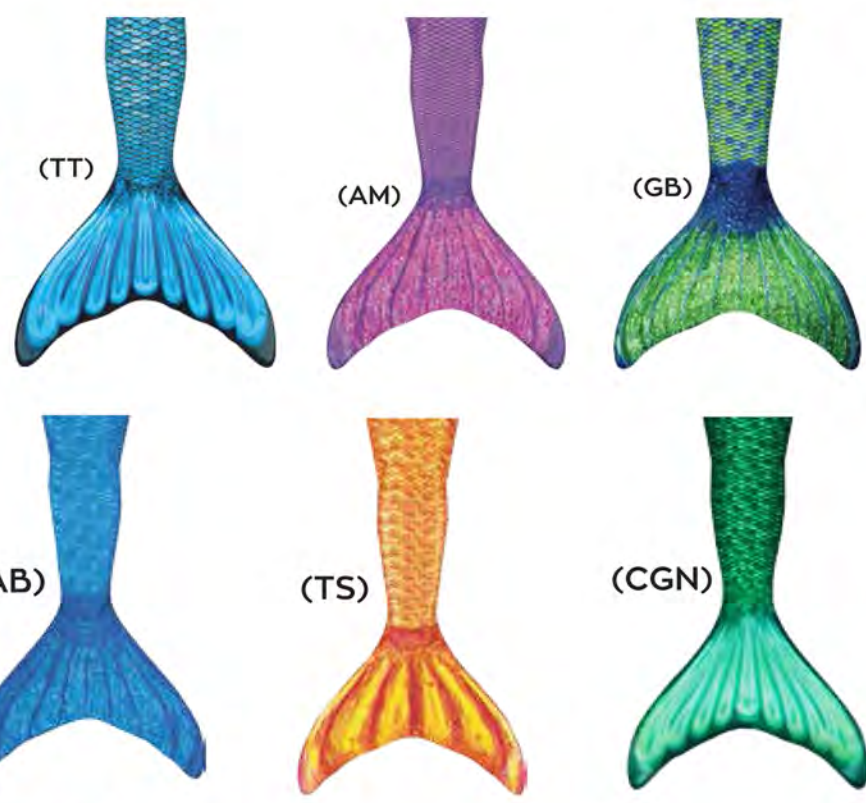

FinFin Mermaidens Mermaid Tails

RETAIL READY PACKAGING COMES WITH TAIL & MONOFIN

MERMAID TAIL SIZE CHART

		A WAIST	B HIPS	C LENGTH
YOUTH	Small (6)	22-23 in 56-58.5 cm	24-25 in 61-63.5 cm	23-26 in 58.5-66 cm
	Medium (8)	23-24 in 58.5-61 cm	25-27 in 63.5-68.5 cm	25.5-28.5 in 65-72.5 cm
	Large (10)	24-25 in 61-63.5 cm	28.5-30 in 72.5-76 cm	29-32 in 73.5-81.5 cm
	X-Large (12)	25-27 in 63.5-68.5 cm	30-32 in 76-81.5 cm	33.5-37 in 85-94 cm
ADULT	X-Small (0-2)	26-28 in 66-71 cm	34-37 in 86.5-94 cm	35-50 in 89-127 cm
	Small (4-6)	28-30 in 71-76 cm	37.5-39 in 95-99 cm	35-50 in 89-127 cm
	Medium (8-10)	30-34 in 76-86.5 cm	39.5-41 in 100.5-104 cm	35-50 in 89-127 cm
	Large (12-14)	33-35 in 84-89 cm	42-44.5 in 106.5-113 cm	35-50 in 89-127 cm
	X-Large (16-18)	35-38 in 89-96.5 cm	44.5-47 in 113-119.5 cm	35-50 in 89-127 cm
	XXL (20-22)	38.5-43 in 98-109 cm	47.5-53 in 120.5-134.5 cm	35-50 in 89-127 cm

Select one (1) of each:

SHARK FIN

&