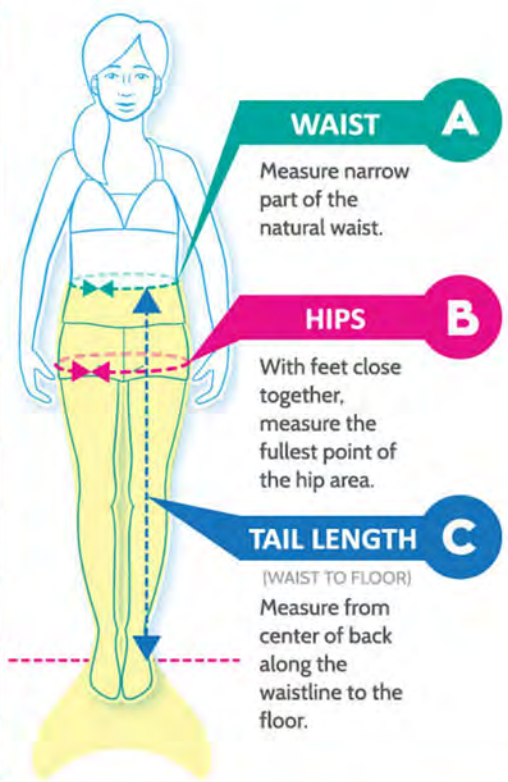

FinFin Mermaidens Mermaid Tails

RETAIL READY PACKAGING COMES WITH TAIL & MONOFIN

MERMAID TAIL SIZE CHART

		A WAIST	B HIPS	C LENGTH
YOUTH	Small (6)	22-23 in 56-58.5 cm	24-25 in 61-63.5 cm	23-26 in 58.5-66 cm
	Medium (8)	23-24 in 58.5-61 cm	25-27 in 63.5-68.5 cm	25.5-28.5 in 65-72.5 cm
	Large (10)	24-25 in 61-63.5 cm	28.5-30 in 72.5-76 cm	29-32 in 73.5-81.5 cm
	X-Large (12)	25-27 in 63.5-68.5 cm	30-32 in 76-81.5 cm	33.5-37 in 85-94 cm
ADULT	X-Small (0-2)	26-28 in 66-71 cm	34-37 in 86.5-94 cm	35-50 in 89-127 cm
	Small (4-6)	28-30 in 71-76 cm	37.5-39 in 95-99 cm	35-50 in 89-127 cm
	Medium (8-10)	30-34 in 76-86.5 cm	39.5-41 in 100.5-104 cm	35-50 in 89-127 cm
	Large (12-14)	33-35 in 84-89 cm	42-44.5 in 106.5-113 cm	35-50 in 89-127 cm
	X-Large (16-18)	35-38 in 89-96.5 cm	44.5-47 in 113-119.5 cm	35-50 in 89-127 cm
	XXL (20-22)	38.5-43 in 98-109 cm	47.5-53 in 120.5-134.5 cm	35-50 in 89-127 cm

Select one (1) of each:

SHARK FIN

&